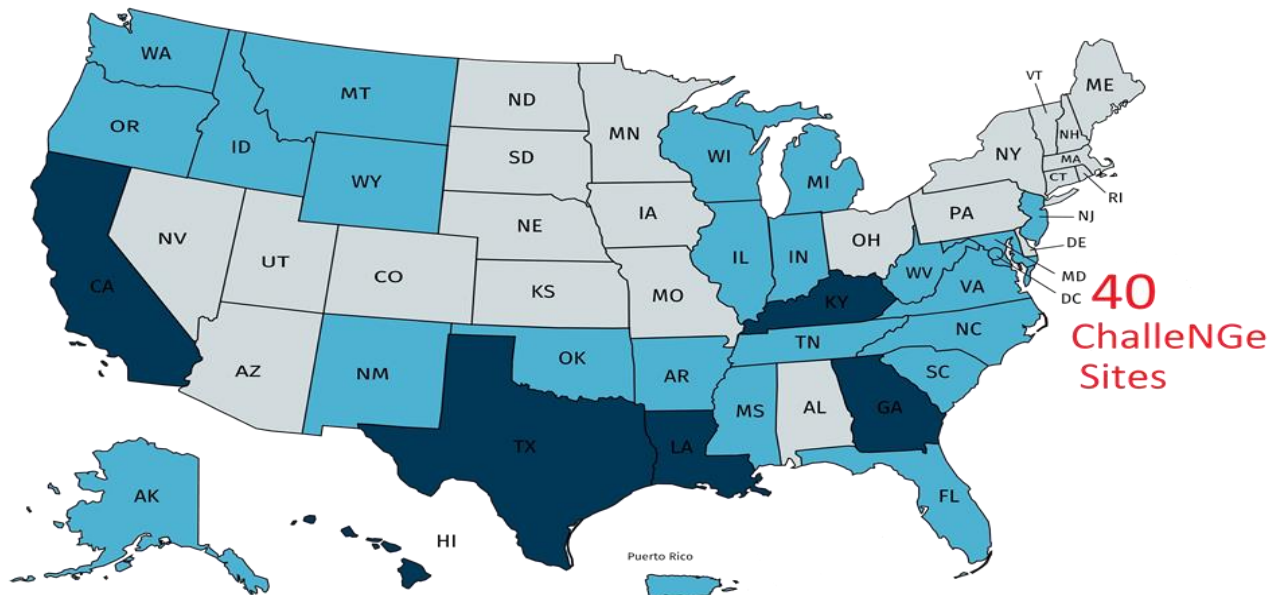

ChalleNGe Program Locations

Created with mapchart.net ©

- States with ChalleNGe program
- States with multiple ChalleNGe sites
- States without ChalleNGe program

ChalleNGe Program Addresses

Alaska

Alaska Military Youth Academy
 Building 60702, Camp Carroll
 P.O. Box 5727
 JBER, AK 99505
 (877) 2425643
 (907) 374-7960

Arkansas

Arkansas National Guard Youth ChalleNGe Program
 Bldg. 16414, Box 41
 Camp Joseph T. Robinson
 North Little Rock, AR 72199-9600
 (800) 814.8453

California (3)

Grizzly Youth Academy
 Camp San Luis Obispo
 10 Sonoma Ave., Bldg 721
 San Luis Obispo, CA 93403
 (800)926-0643